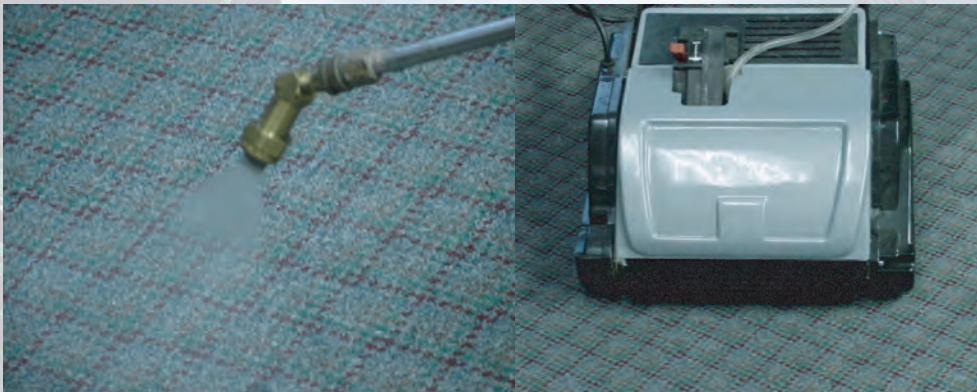

LOMO Spray & Scrub Carpet Cleaning System

This low moisture carpet cleaner and spotter is formulated for interim carpet cleaning. Built with a specialized polymer, it emulsifies dry and oily embedded soil and encapsulates them for removal during vacuuming. Protects as you clean.

- Safe on Stain Resistant Nylon
- Anti-Stain Protection
- No Artificial Brighteners
- Anti-Resoiling Agents
- Dilute 12 ounces (355 ml) per gallon
- Coverage area: 1000 sq. ft. per gallon
- Carpets dry in under thirty minutes